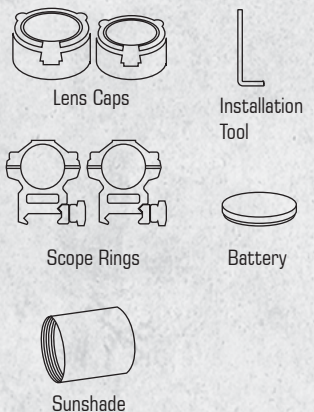

UTG® BUGBUSTER® SERIES
FOLLOW THROUGH AT ALL DISTANCES

Please refer to **P.017** for details.

- **TS** TRUE STRENGTH® PLATFORM
- **IE** 36 COLOR ILLUMINATION
- BROADBAND MULTI-COATING
- RINGS & LENS CAPS
- ZERO L/R TURRETS

PARTS INCLUDED

COMPATIBLE ITEMS

Built from a 1 inch main tube, these are just as rugged as our tactical scopes. They all feature a Mil-dot reticle along with Zero Locking/Resetting Turrets in a compact and lightweight package. Bugbuster® scope fans now get to enjoy the UTG® exclusive 36-color IE® reticle or Side Wheel Parallax Adjustment.