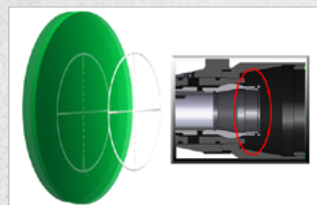

Reliable Etched Glass Reticle