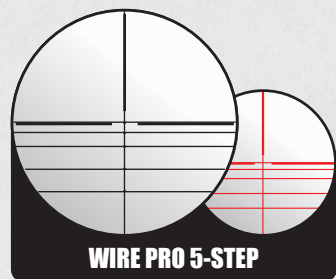

WIRE PRO 5-STEP

The Pro 5-step reticle is designed for crossbows. The reticle consists of five horizontal lines and a vertical line, with a thin center crosshair. The horizontal lines are for aiming at 10, 20, 30, 40, and 50 yard distances, calibrated for 300fps crossbows.