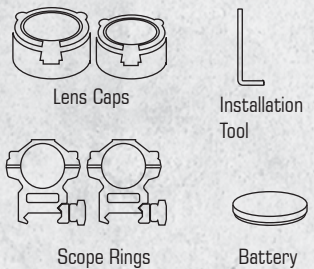

ACCUSHOT® PREMIUM SERIES

BIG GAME HUNTING & LONG RANGE COMPETITION

Please refer to P.017 for details.

- **TS** TRUE STRENGTH® PLATFORM
- IE 36 COLOR ILLUMINATION
- BROADBAND MULTI-COATING
- 30MM 1-PIECE MAIN TUBE
- RINGS & LENS CAPS
- ZERO L/R TURRETS
- ANGLED INTEGRAL SUNSHADE
- SWAT PARALLAX CONTROL

PARTS INCLUDED