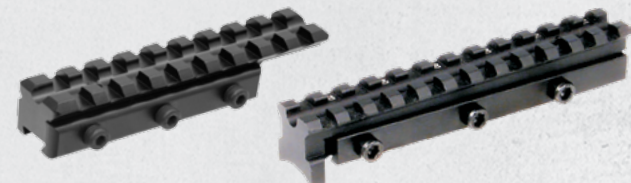

PAGE 099
FOR DETAILS

**REFER TO AIR RIFLE
MOUNTS AND ADAPTORS**