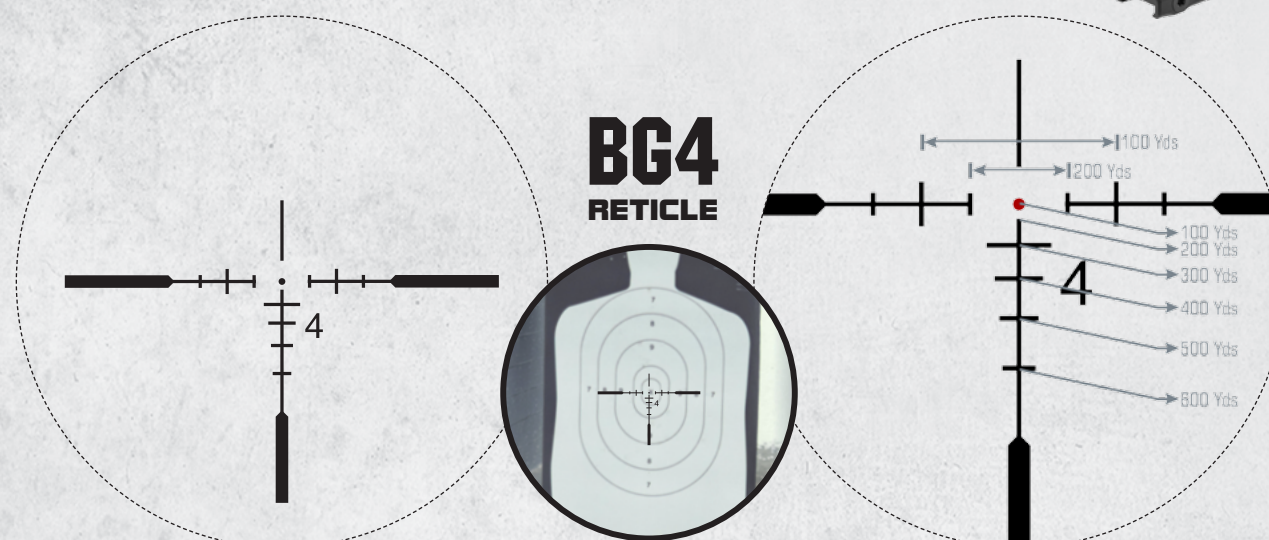

THE BG4 Reticle is designed to be fast and intuitive to use and features ballistic drop compensation and rangefinder markings out to 600 yards. The ballistic data is based on common 5.56/.223 loadings in modern sporting rifles. The three thick posts draw the eye to the center for rapid acquisition at close range, while the drop compensation allows for rapid engagement of targets throughout the platform's effective range.

Model #	SCP3-18IEBG4	SCP3-18IEMDQ	SCP3-18IECDQ	SCP3-216AIEW	SCP3-216UMOA	SCP3-216G4
Magnification	1x-8x	1x-8x	1x-8x	2x-16x	2x-16x	2x-16x
Tube Diameter	30mm	30mm	30mm	30mm	30mm	30mm
Objective Diameter	28mm	28mm	28mm	44mm	44mm	44mm
Field of View @100 Yards	99.5 - 13'	99.5 - 13'	99.5 - 13'	44.5' - 6.3'	44.5' - 6.3'	44.5' - 6.3'
Eye Relief	5 - 3.35"	5 - 3.35"	5 - 3.35"	4.1 - 3.5"	4.1 - 3.5"	4.1 - 3.5"
Exit Pupil	26.5 - 3.4mm	26.5 - 3.4mm	26.5 - 3.4mm	22 - 2.7mm	22 - 2.7mm	22 - 2.7mm
Click Value @100 Yards	1/2"	1/2"	1/2"	1/4"	1/4"	1/4"
Length	10.25"	10.25"	10.25"	12.37"	12.37"	12.37"
Weight	18oz	18oz	18oz	22.6oz	22.6oz	22.6oz
Parallax Setting	100 Yds	100Yds	100Yds	10Yds - Infinity	10Yds - Infinity	10Yds - Infinity
Rings	AIR32234 (P.051)	RQ2W3154 (P.055)	RQ2W3154 (P.055)	RQ2W3154 (P.055)	RQ2W3154 (P.055)	RQ2W3154 (P.055)
Batteries	CR2032 3V	CR2032 3V	CR2032 3V	CR2032 3V	CR2032 3V	CR2032 3V