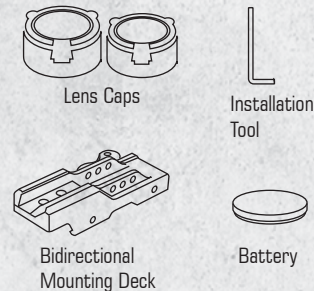

ACCUSHOT® T4 TACTICAL SERIES

COMPACT PRISMATIC OPTICS

Please refer to P.017 for details.

- **TS** TRUE STRENGTH® PLATFORM
- PRISMATIC REFRACTION
- IE 36 COLOR ILLUMINATION
- BROADBAND MULTI-COATING
- FLIP-OPEN LENS CAPS
- ZERO L/R TURRETS
- TWIST LOCK MOUNTING BASE

PARTS INCLUDED