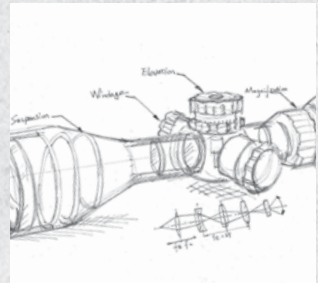

IN-HOUSE ENGINEERING

CONCEPT SKETCHING