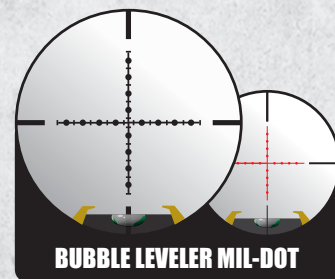

## RETICLE OPTIONS

**BG4**

The BG4 Reticle is designed to be fast and intuitive to use and features ballistic drop compensation and rangefinder markings out to 600 yards. The ballistic data is based on common 5.56/.223 loadings in modern sporting rifles. The three thick posts draw the eye to the center for rapid acquisition at close range, while the drop compensation allows for rapid engagement of targets throughout the platform's effective range.