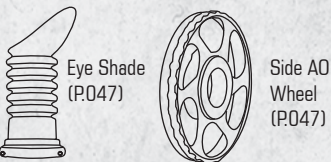

COMPATIBLE ITEMS