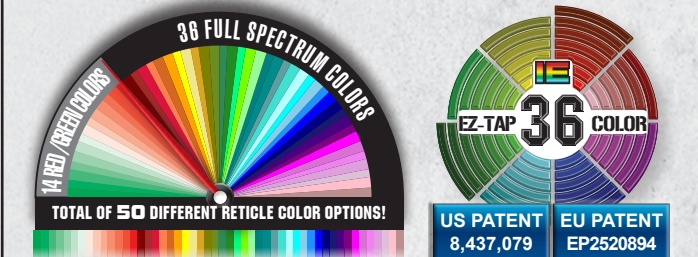

IE® TECHNOLOGY/EZ-TAP® SCOPES

- Low Profile Illumination Control Housing with Reinforced Circuitry Prevents Intermittent Reticle Illumination Even Under the Heaviest of Recoil
- Red & Green Dual-color and 36 Multi-color Modes to Accommodate All Weather & Light Conditions
- 1-click Illumination Memory Returns the User to the Last Color & Brightness Setting Used
- Green Low Power Consumption Technology with Automatic 1 Hour Shut-off