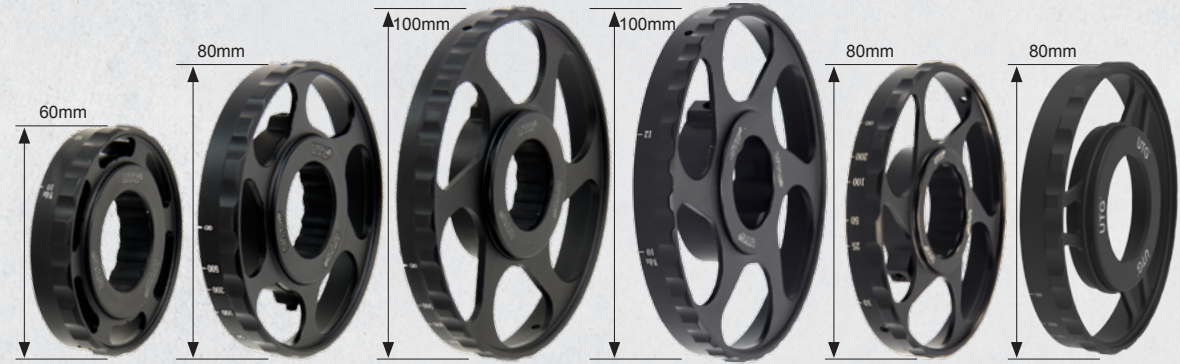

SCP-SW060B
60mm Side Wheel Add-on

SCP-SW080B
80mm Side Wheel Add-on

SCP-SW100B
100mm Side Wheel Add-on

SCP-SW100BL
100mm Side Wheel Add-on for **Bubble Leveler Scope**

SCP-SW080BB
80mm Side Wheel Add-on for **Bugbuster® Scopes with SWAT**

OP-SW080
80mm Side Wheel Add-on for **OP3 Series Scopes**