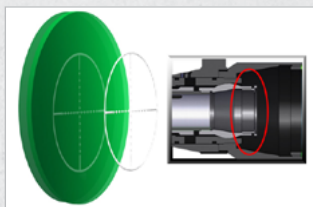

Some Models Available with Wire Reticles